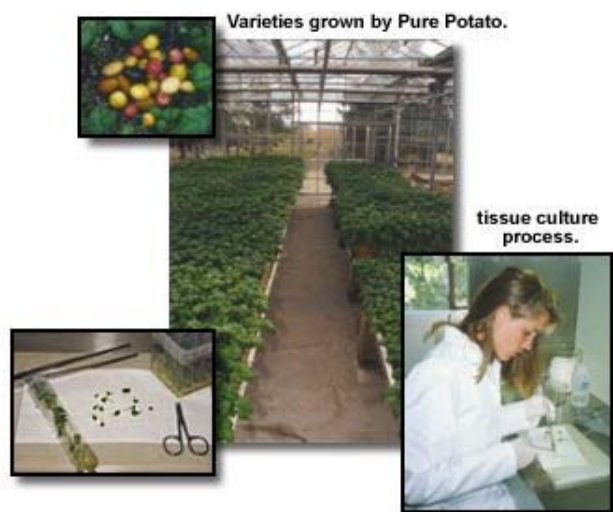

6906 Goodwin Rd. Everson, WA 98247

<http://www.cloudmountainfarm.com>

Pure Potato

A limited Generation Seed Farm producing Pre-Nuclear potato stock and up to Generation 2. It originated in 1987 to produce disease free seed potatoes using tissue culture techniques. Minitubers are developed in an insect-proof greenhouse, before growing them in the field. Seed potatoes may be purchased at any stage starting from plantlets to minitubers; and up to Generation 2 seed potatoes. New varieties are continually being cleaned up via meri-stem and tissue culture for private contracts, or for mass production to sell to other seed or commercial growers.

9020 Jackman Road, Lynden, WA 98264

<http://www.bedlingtonfarms.com>

Cascade Cuts

Cascade Cuts is a wholesale greenhouse producing annuals, perennials, bulbs, herbs, organic vegetable starts and topiary in an environmentally responsible manner. Our mission is to make a positive contribution to the environment, provide high quality plants and service to our customers, provide a wide array of plant varieties at an affordable price, and to create a healthy working and learning environment for the employees who are so important to our business.

632 Montgomery Rd., Bellingham, WA 98226

<http://sustainableconnections.org>

2010 Western Region Conference Tour

Fourth Corner Nurseries

Fourth Corner Nurseries was established in 1982 and is located in the coastal lowlands of Whatcom County, Washington. A wholesale grower of native plants with 60 acres under production. Their experience with native plants began in 1987. At the time we were looking into bare root crops we could produce that were best suited to our sandy loam soils Producing over 250 species of native trees, shrubs, perennials, sedges and grasses as seed bed and cutting produced, field grown bare root seedlings, transplants, balled and burlapped and to a limited extent container stock.